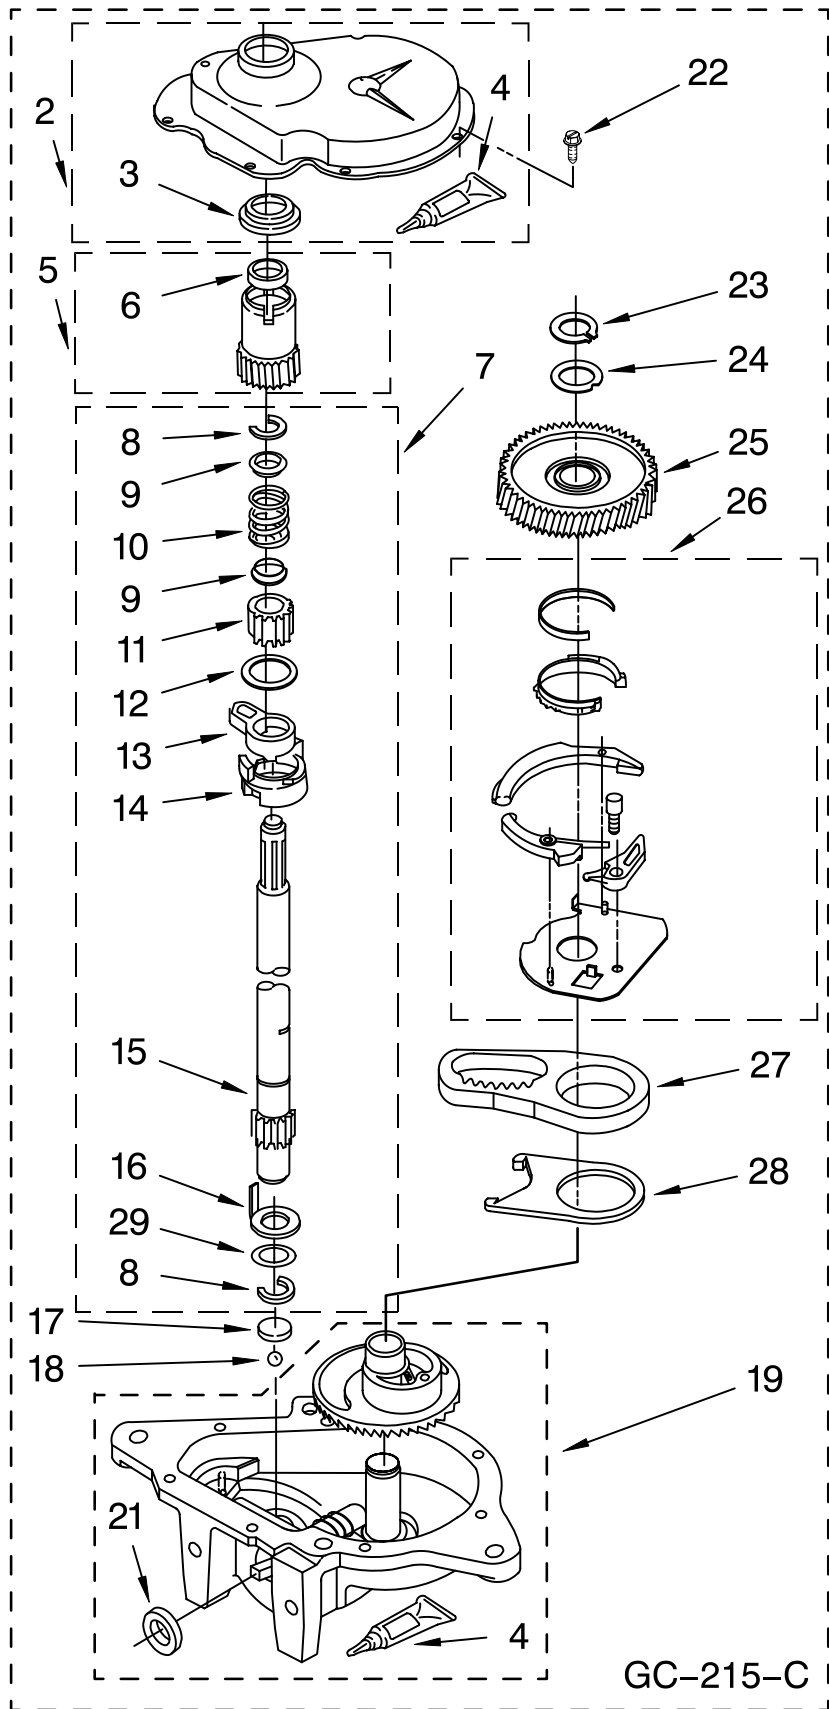

GEARCASE PARTS

For Model: CAM2752TQ0
(White)

Illus. No.	Part No.	DESCRIPTION
1	3360630	Gearcase (Complete)
2	285202	Cover, Gearcase
3	3349985	Seal, Gearcase Cover
4	285195	Sealer, Gasket (.20 Fl. Oz.) (6 ml)
5	63320	Pinion, Spin (Includes Illus. 25)
6	356427	Seal, Spin Pinion
7	389387	Shaft, Agitator (Complete)
8	90369	Ring, Retaining (2)
9	62677	Retainer, Spring
10	62676	Spring, Agitate
11	63273	Gear, Agitate (Includes 15 and 29)
12	62619	Washer, Agitate Gear
13	62580	Cam Follower (Includes 14)
14	62581	Cam, Agitate (Includes 13)
15	285509	Shaft, Agitator (Includes 11 and 29)
16	62618	Washer, Cam Thrust
17	16018	Bearing, Thrust
18	85529	Ball, Bearing
19	389230	Bottom and Pinion, Gearcase
21	285352	Seal, Thrust Plug
22	3351614	Screw, Gearcase Cover, Mounting (8) (10-24 x 3/8)
23	3362552	Ring, Retaining
24	285735	Washer Kit, Thrust
25	62570	Gear, Spin
26	388253	Neutral Assembly
27	3349296	Rack, Connecting
28	62621	Actuator, Shift
29	388815	Washer, Intermediate

GC-215-C

FOR ORDERING INFORMATION REFER TO PARTS PRICE LIST